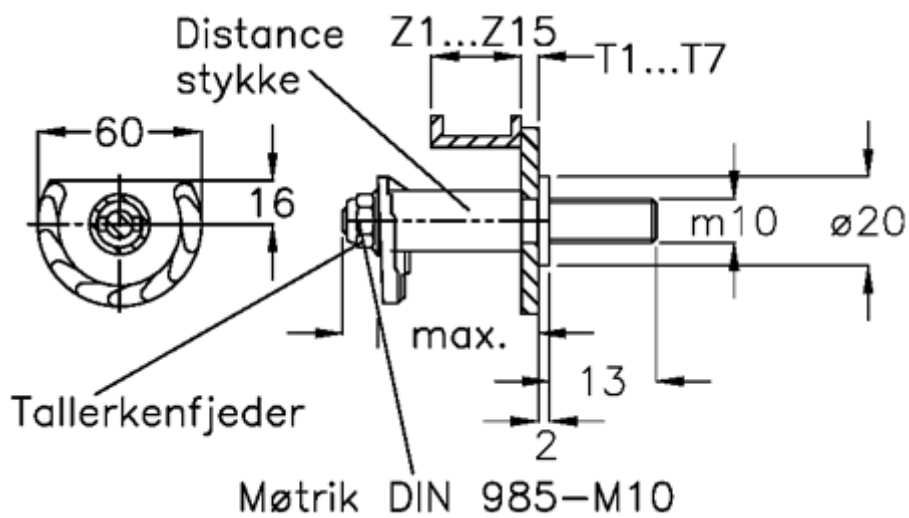

Data Sheet

Article number: 20895313

Description: E+G Door lock
GN 117-GB-T3-Z13

Measures

Cam thickness = 36-45